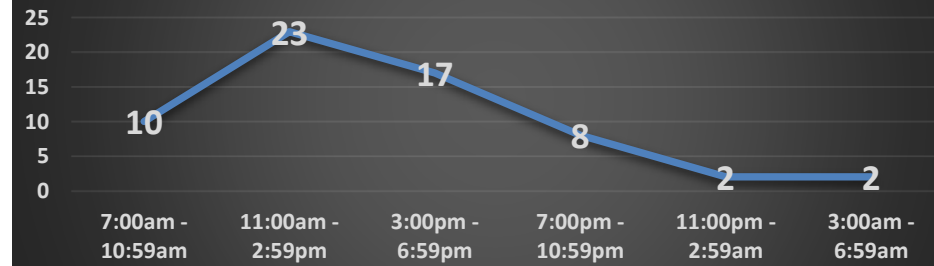

Density of Officer Initiated Activity Incidents / Boundary

- 0 to 13
- 14 to 38
- 39 to 73
- 74 to 150
- 151 to 308
- PARKS

Coeur d'Alene Police Accidents: December 26 – January 22, 2025 (4 Weeks) With Temporal Heat Index (Time of Day / Day of Week)

Accidents by Time of Day

	Sun	Mon	Tue	Wed	Thu	Fri	Sat	Total
00	1	0	0	0	0	0	0	1
01	0	0	0	0	0	0	1	1
05	0	0	1	0	0	0	0	1
06	1	0	0	0	0	0	0	1
08	0	0	1	0	0	2	0	3
09	0	1	0	1	0	0	0	2
10	0	2	2	1	0	0	0	5
11	1	1	0	1	1	0	0	4
12	0	1	2	1	2	2	0	8
13	0	1	1	1	2	3	0	8
14	0	0	0	1	0	1	1	3
15	0	1	1	1	0	1	0	4
16	1	0	0	3	1	0	0	5
17	0	0	1	1	0	2	2	6
18	0	1	1	0	0	0	0	2
19	0	1	1	0	1	0	0	3
20	1	0	0	0	1	0	0	2
21	0	0	0	1	0	1	1	3
Total	5	9	11	12	8	12	5	62