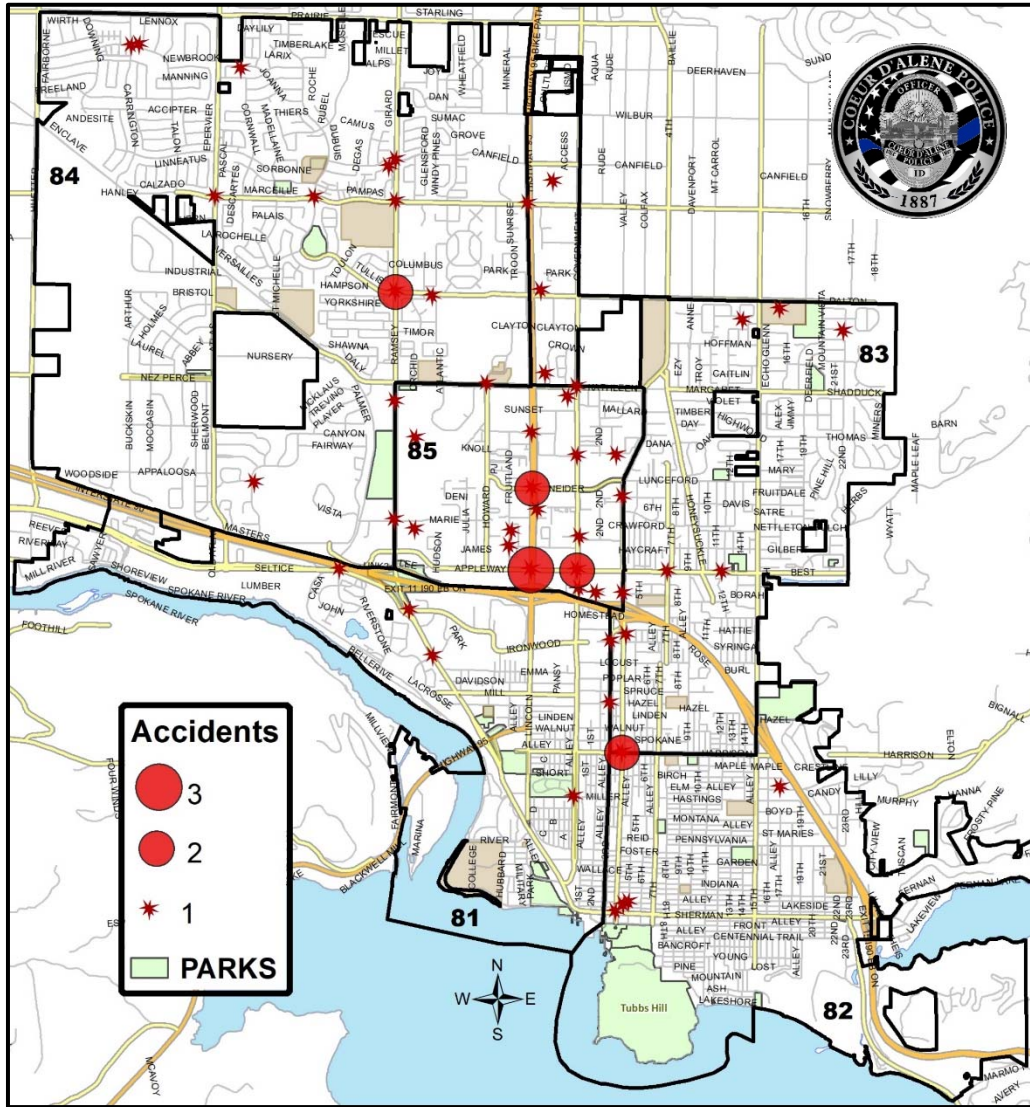

Vehicle Theft (1): N. Driver Lane – Suspect is the previous owner of the vehicle, active case.

21 Incidents Closed by Arrest & 3 Protective Custody Holds

Warrants Served – 9	Drugs – 3	DUI – 2
Assault / Battery – 2	Resisting – 1	Traffic Offense – 1
Trespassing – 1	Vandalism – 1	Sex Offender Registration Violation - 1

Coeur d'Alene Police Part One Crimes: Dec. 26 - Jan. 22, 2025 (4 Weeks)

Legend

- AGGRAVATED ASSAULT (5)
- C BURGLARY - COMMERCIAL (1)
- R BURGLARY - RESIDENTIAL (3)
- V BURGLARY - VEHICLE (2)
- T LARCENY - SHOPLIFTING (2)
- T LARCENY - ALL OTHER (11)
- V MOTOR VEHICLE THEFT (1)

Multiple Accident Intersections / Locations

- N. Hwy 95 & W. Appleyway Ave. (3)
- N. Ramsey Rd. & W. Dalton Ave. (2)
 - Hwy 95 & W. Neider Ave. (2)
- N. Government Way & W. Appleyway Ave. (2)
 - N. 4th St. & E. Harrison Ave. (2)

Accidents by Day of Week

Coeur d'Alene Police Traffic Stops / Accidents: December 26 – January 22, 2025 (4 Weeks) With Temporal Heat Index (Time of Day / Day of Week)

	Sun	Mon	Tue	Wed	Thu	Fri	Sat	Total
00	10	5	4	13	8	3	3	46
01	10	2	5	5	1	1	3	27
02	2	0	0	0	1	0	0	3
03	0	0	0	2	0	0	0	2
04	0	2	1	0	0	1	0	4
05	0	0	0	0	0	1	0	1
06	0	3	7	2	5	5	0	22
07	5	8	25	3	24	19	3	87
08	9	19	7	8	10	12	21	86
09	10	7	17	4	16	10	8	72
10	7	1	6	7	8	3	7	39
11	10	8	11	12	18	8	5	72
12	10	11	14	14	15	10	7	81
13	6	7	8	18	13	10	10	72
14	10	16	16	10	9	8	3	72
15	12	8	9	9	16	1	1	56
16	5	3	9	5	4	2	1	29
17	5	15	25	14	16	9	8	92
18	21	22	22	16	10	13	10	114
19	17	8	25	16	5	12	22	105
20	8	7	13	7	2	7	5	49
21	7	24	29	15	6	25	11	117
22	14	15	23	15	12	12	7	98
23	11	11	25	5	5	15	2	74
Total	189	202	301	200	204	187	137	1,420