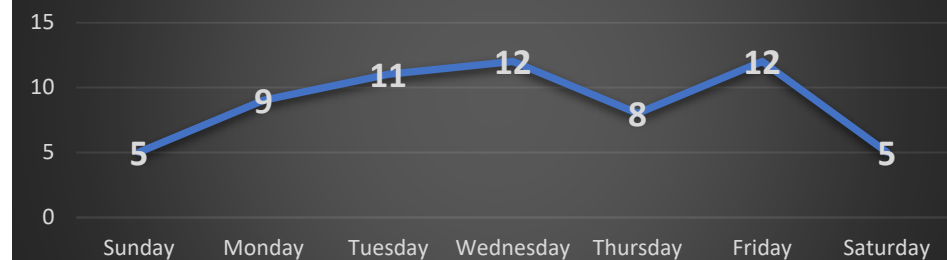

Accidents by Day of Week