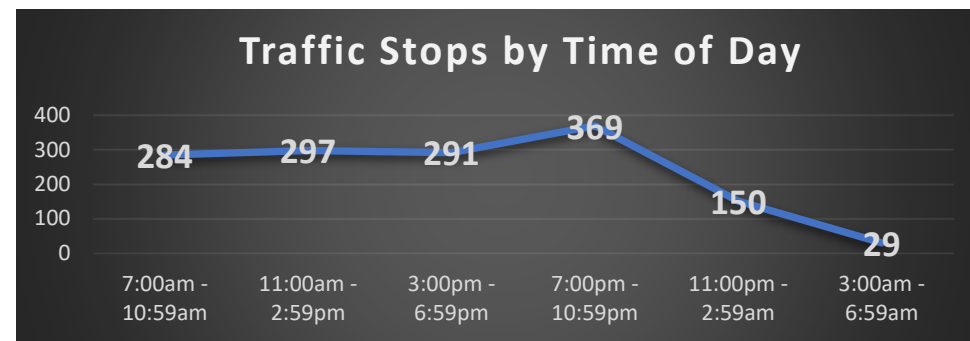

Accidents by Time of Day

	Sun	Mon	Tue	Wed	Thu	Fri	Sat	Total
00	1	0	0	0	0	0	0	1
01	0	0	0	0	0	0	1	1
05	0	0	1	0	0	0	0	1
06	1	0	0	0	0	0	0	1
08	0	0	1	0	0	2	0	3
09	0	1	0	1	0	0	0	2
10	0	2	2	1	0	0	0	5
11	1	1	0	1	1	0	0	4
12	0	1	2	1	2	2	0	8
13	0	1	1	1	2	3	0	8
14	0	0	0	1	0	1	1	3
15	0	1	1	1	0	1	0	4
16	1	0	0	3	1	0	0	5
17	0	0	1	1	0	2	2	6
18	0	1	1	0	0	0	0	2
19	0	1	1	0	1	0	0	3
20	1	0	0	0	1	0	0	2
21	0	0	0	1	0	1	1	3
Total	5	9	11	12	8	12	5	62

Accidents by Day of Week

Coeur d'Alene Police Traffic Stops / Accidents: December 26 – January 22, 2025 (4 Weeks) With Temporal Heat Index (Time of Day / Day of Week)

	Sun	Mon	Tue	Wed	Thu	Fri	Sat	Total
00	10	5	4	13	8	3	3	46
01	10	2	5	5	1	1	3	27
02	2	0	0	0	1	0	0	3
03	0	0	0	2	0	0	0	2
04	0	2	1	0	0	1	0	4
05	0	0	0	0	0	1	0	1
06	0	3	7	2	5	5	0	22
07	5	8	25	3	24	19	3	87
08	9	19	7	8	10	12	21	86
09	10	7	17	4	16	10	8	72
10	7	1	6	7	8	3	7	39
11	10	8	11	12	18	8	5	72
12	10	11	14	14	15	10	7	81
13	6	7	8	18	13	10	10	72
14	10	16	16	10	9	8	3	72
15	12	8	9	9	16	1	1	56
16	5	3	9	5	4	2	1	29
17	5	15	25	14	16	9	8	92
18	21	22	22	16	10	13	10	114
19	17	8	25	16	5	12	22	105
20	8	7	13	7	2	7	5	49
21	7	24	29	15	6	25	11	117
22	14	15	23	15	12	12	7	98
23	11	11	25	5	5	15	2	74
Total	189	202	301	200	204	187	137	1,420