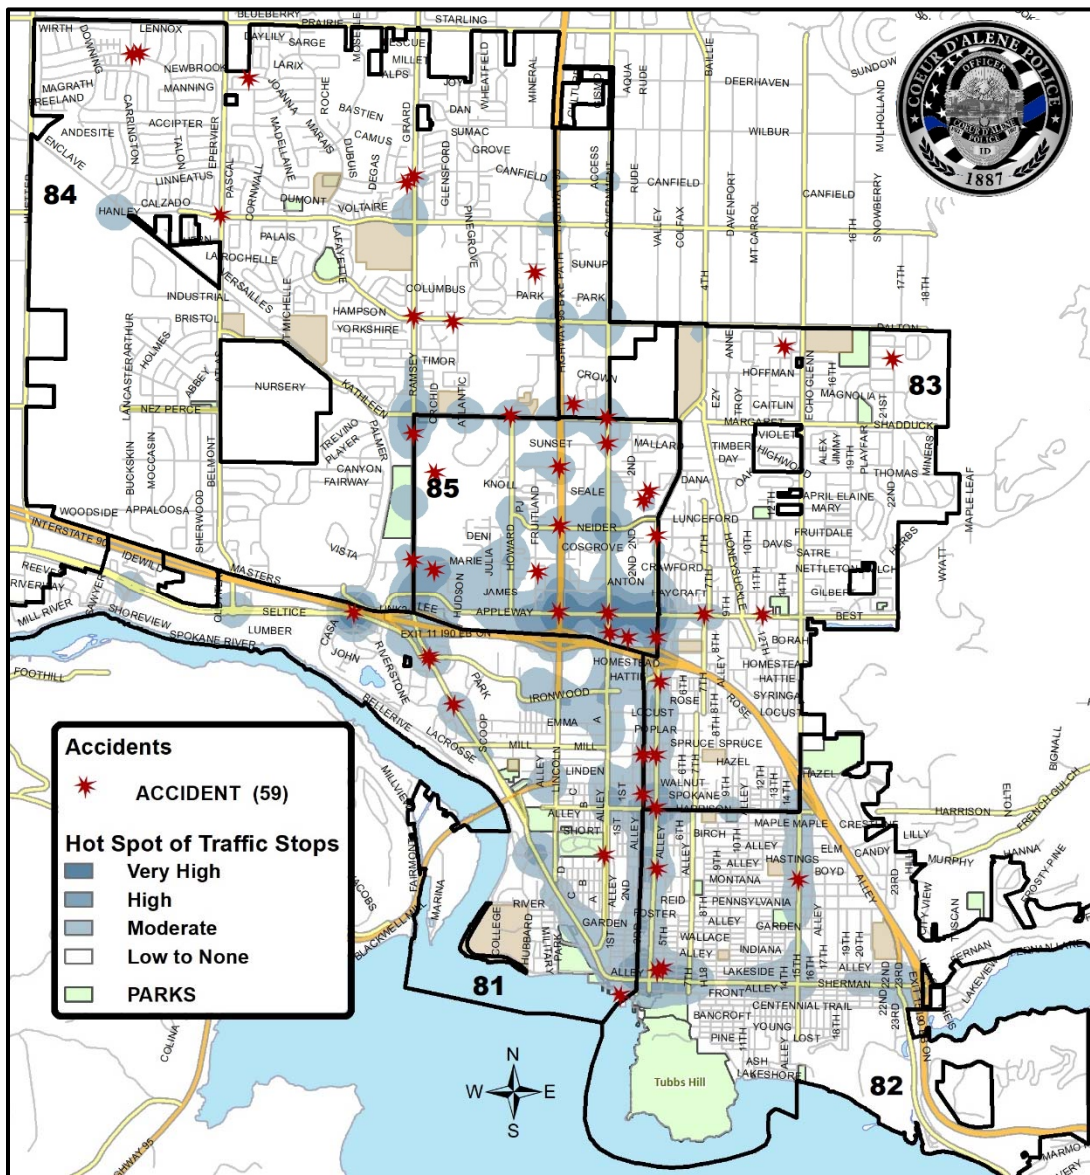

Multiple Accident Intersections / Locations

- N. Hwy 95 & W. Appleyway Ave. (3)
- N. Ramsey Rd. & W. Dalton Ave. (2)
 - Hwy 95 & W. Neider Ave. (2)
- N. Government Way & W. Appleyway Ave. (2)
 - N. 4th St. & E. Harrison Ave. (2)

Accidents by Time of Day

	Sun	Mon	Tue	Wed	Thu	Fri	Sat	Total
00	1	0	0	0	0	0	0	1
01	0	0	0	0	0	0	1	1
05	0	0	1	0	0	0	0	1
06	1	0	0	0	0	0	0	1
08	0	0	1	0	0	2	0	3
09	0	1	0	1	0	0	0	2
10	0	2	2	1	0	0	0	5
11	1	1	0	1	1	0	0	4
12	0	1	2	1	2	2	0	8
13	0	1	1	1	2	3	0	8
14	0	0	0	1	0	1	1	3
15	0	1	1	1	0	1	0	4
16	1	0	0	3	1	0	0	5
17	0	0	1	1	0	2	2	6
18	0	1	1	0	0	0	0	2
19	0	1	1	0	1	0	0	3
20	1	0	0	0	1	0	0	2
21	0	0	0	1	0	1	1	3
Total	5	9	11	12	8	12	5	62

Accidents by Day of Week

Coeur d'Alene Police Traffic Stops / Accidents: December 26 – January 22, 2025 (4 Weeks) With Temporal Heat Index (Time of Day / Day of Week)

	Sun	Mon	Tue	Wed	Thu	Fri	Sat	Total
00	10	5	4	13	8	3	3	46
01	10	2	5	5	1	1	3	27
02	2	0	0	0	1	0	0	3
03	0	0	0	2	0	0	0	2
04	0	2	1	0	0	1	0	4
05	0	0	0	0	0	1	0	1
06	0	3	7	2	5	5	0	22
07	5	8	25	3	24	19	3	87
08	9	19	7	8	10	12	21	86
09	10	7	17	4	16	10	8	72
10	7	1	6	7	8	3	7	39
11	10	8	11	12	18	8	5	72
12	10	11	14	14	15	10	7	81
13	6	7	8	18	13	10	10	72
14	10	16	16	10	9	8	3	72
15	12	8	9	9	16	1	1	56
16	5	3	9	5	4	2	1	29
17	5	15	25	14	16	9	8	92
18	21	22	22	16	10	13	10	114
19	17	8	25	16	5	12	22	105
20	8	7	13	7	2	7	5	49
21	7	24	29	15	6	25	11	117
22	14	15	23	15	12	12	7	98
23	11	11	25	5	5	15	2	74
Total	189	202	301	200	204	187	137	1,420