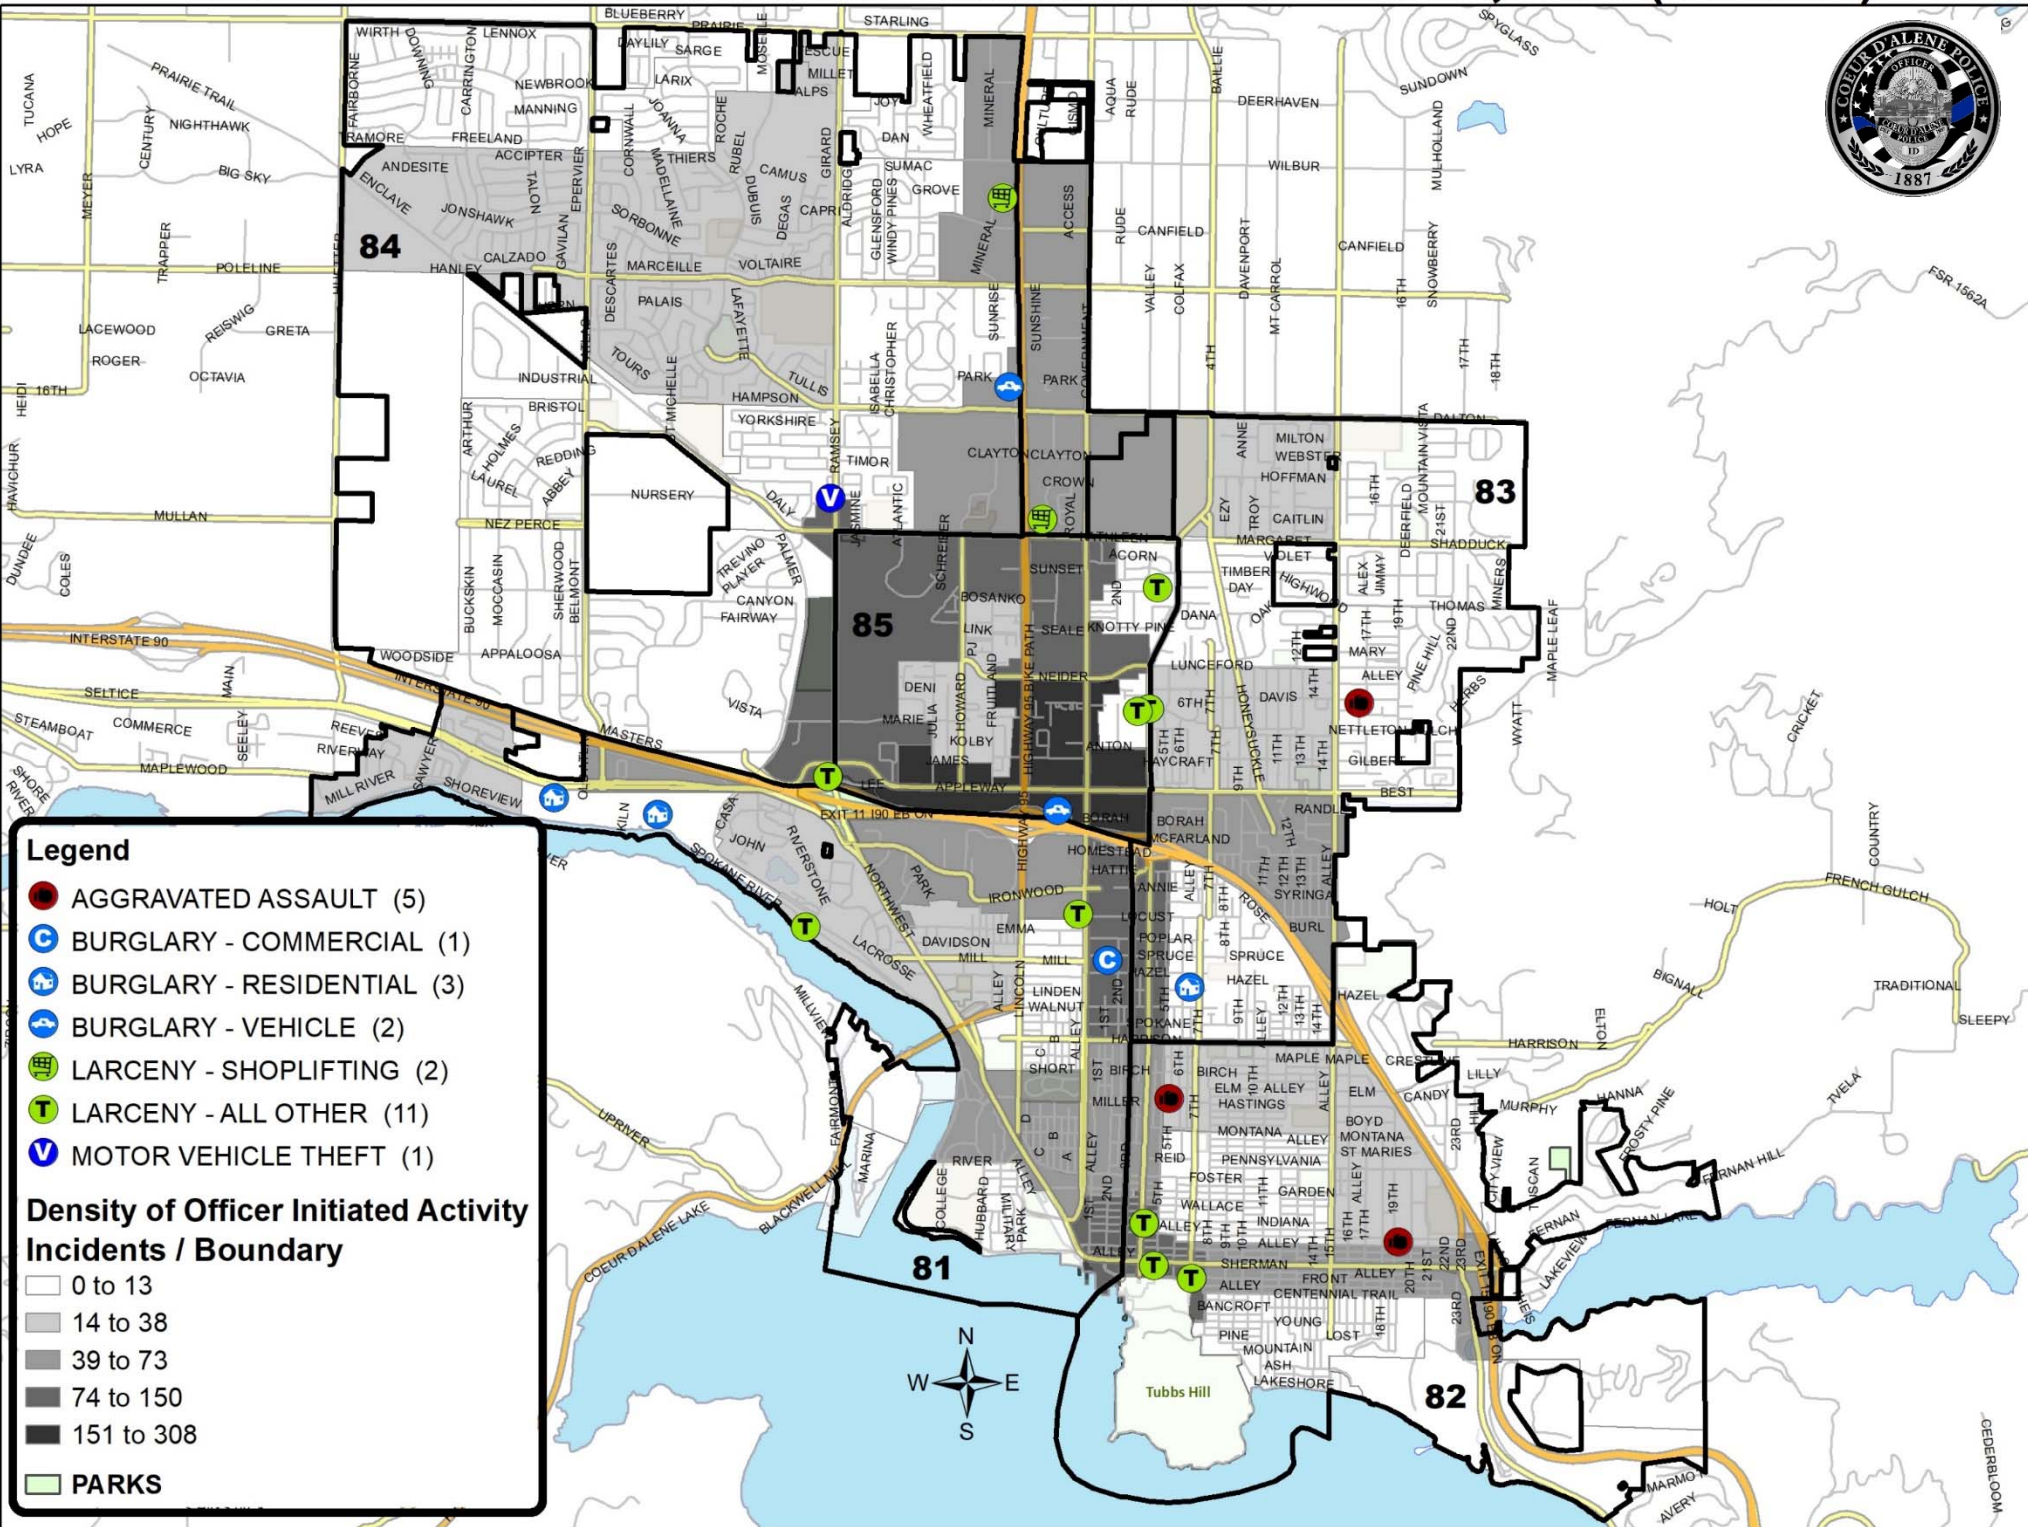

Coeur d'Alene Police Part One Crimes: Dec. 26 - Jan. 22, 2025 (4 Weeks)

Legend

- AGGRAVATED ASSAULT (5)
- C BURGLARY - COMMERCIAL (1)
- R BURGLARY - RESIDENTIAL (3)
- V BURGLARY - VEHICLE (2)
- T LARCENY - SHOPLIFTING (2)
- T LARCENY - ALL OTHER (11)
- V MOTOR VEHICLE THEFT (1)

Density of Officer Initiated Activity Incidents / Boundary

- 0 to 13
- 14 to 38
- 39 to 73
- 74 to 150
- 151 to 308
- PARKS